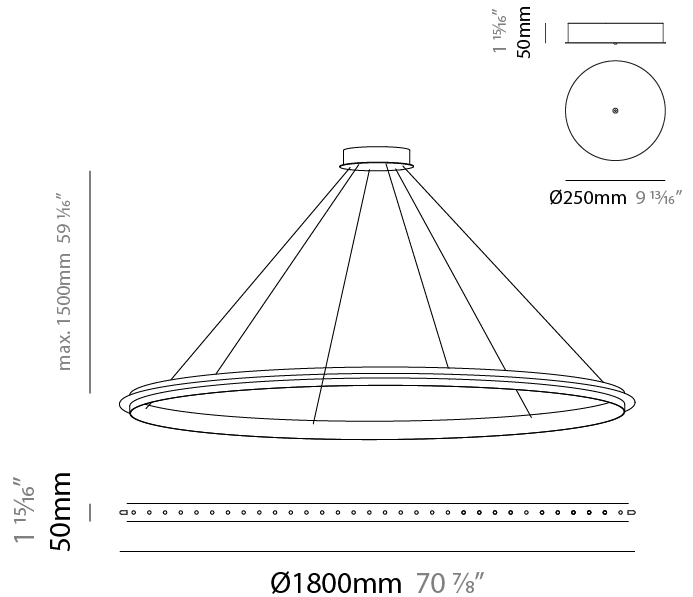

base number   LED Dimming   Color Temperature   Finish Options

1. To build a product code in our configurator select the specify button on the base model # product page
2. To build a manual product code on this datasheet choose from the options listed below in blue font and add the suffix to the base model #

GENERAL

Series: Citadel
Subseries: Citadel 1 Ring
Brand: Quasar
Division: Design
Mounting Type: Suspension
Mounting Location: Ceiling
Subcategory: Ambient

PHYSICAL

Shape: Round
Diameter (mm): 1800
Diameter (in): 70 7/8
Height (mm): 50
Height (in): 1 15/16
Max. Overall Height (mm): 1550
Max. Overall Height (in): 61
Light Distribution: Omnidirectional
Weight (kg): 7
Weight (lbs): 15.43
Fixture Finish: [NIC](#) / [BRA](#) / [BBR](#)
Fixture Material: Metal
Cable Details: 1500mm Cable

ELECTRICAL

Number of Lamps: 113
Lamp Type: LED Retrofit
Input Wattage (W): 37.29
Bulb Included: Bulb Included
Max. Wattage Per Lamp (W): 0.33
Lamp Base: E10
Dimming: [Phase Dimming (120Vac Only)](#)
Driver Included: Yes
Driver Location: Integrated
Driver Type: Constant Voltage - Universal
Driver Class: Class 2
Input Voltage (V): 120 - 277
Output Voltage (V): 12
Lamp Voltage (V): 12
Upon Request: Integral: 0-10Vdc dimming

LED

Color Temperature (°K): [2600](#) / [3000](#) / [3500](#)
Max. Delivered Lumen (lm): 2599 (2600K)
CRI: >90 CRI
Lamp Life (hrs): 50000

OPTICAL

RATINGS AND CERTIFICATIONS

Certified By: Certified for North American Standards
IP rating: IP20