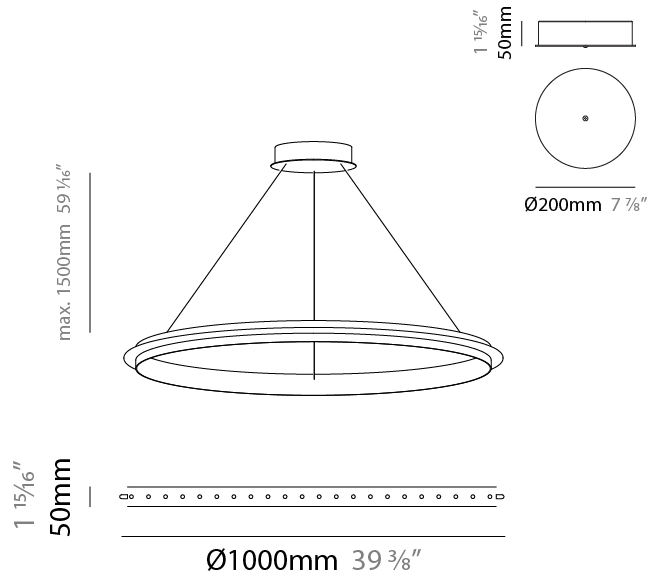

D101824-

base number	LED Dimming	Color Temperature	Finish Options

1. To build a product code in our configurator select the specify button on the base model # product page
2. To build a manual product code on this datasheet choose from the options listed below in blue font and add the suffix to the base model #

GENERAL

Series: Citadel
Subseries: Citadel 1 Ring
Brand: Quasar
Division: Design
Mounting Type: Suspension
Mounting Location: Ceiling
Subcategory: Ambient

PHYSICAL

Shape: Round
Diameter (mm): 1000
Diameter (in): 39 3/8
Height (mm): 50
Height (in): 1 15/16
Max. Overall Height (mm): 1550
Max. Overall Height (in): 61
Light Distribution: Omnidirectional
Weight (kg): 4
Weight (lbs): 8.82
Fixture Finish: NIC / BRA / BBR
Fixture Material: Metal
Cable Details: 1500mm Cable

ELECTRICAL

Number of Lamps: 60
Lamp Type: LED Retrofit
Input Wattage (W): 19.8
Bulb Included: Bulb Included
Max. Wattage Per Lamp (W): 0.33
Lamp Base: E10
Dimming: Phase Dimming (120Vac Only)
Driver Included: Yes
Driver Location: Integrated
Driver Type: Constant Voltage - Universal
Driver Class: Class 2
Input Voltage (V): 120 - 277
Output Voltage (V): 12
Lamp Voltage (V): 12
Upon Request: Integral: 0-10Vdc dimming

LED

Color Temperature (°K): 2600 / 3000 / 3500
Max. Delivered Lumen (lm): 1380 (2600K)
CRI: >90 CRI
Lamp Life (hrs): 50000

OPTICAL

RATINGS AND CERTIFICATIONS

Certified By: Certified for North American Standards
IP rating: IP20