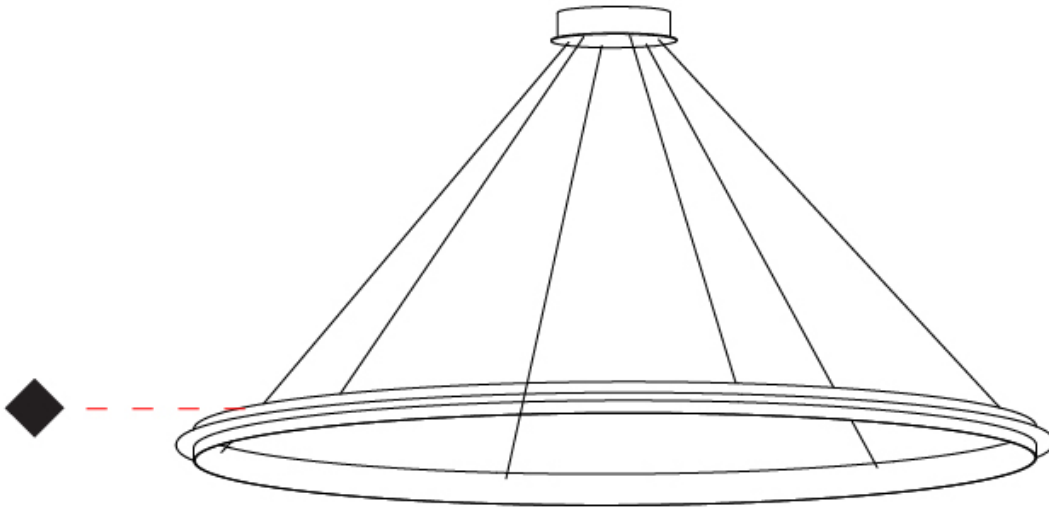

CITADEL 1 RING SUSPENSION

D101828-

PROJECT

TYPE

SPECIFIER

QUANTITY

DATE